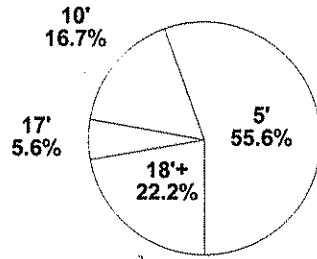

KHSAA Basketball - TEAM SHOT CHART for the Lady Commodores
Perry County Central Lady Commodores vs. Highlands Bluebirds
DATE: 03/22/2001 TIME: 8:00 pm CST SITE: Girls' Sweet 16-Diddle Arena

Shot Summary	M/A	%	PTS
3Pt FG	4/11	36.4%	12
2Pt FG	14/42	33.3%	28
Layups - L	4/6	66.7%	8
Layups - R	3/6	50.0%	6
Dunks	0/0	0.0%	0
Putbacks	3/9	33.3%	6
Overall Shooting	18/53	34.0%	40
Free Throws	8/12	66.7%	8
Total Points			48

By Period	FG	FGA	FG%	3Pt	3PA	3P%	FT	FTA	FT%	PTS	ORB	DRB	TR	PF	AST	TO	BS	ST	P/S
1st Period	3	9	33.3	0	0	0.00	1	2	50.0	7	2	3	5	4	1	5	0	1	0.70
2nd Period	7	12	58.3	3	5	60.0	3	4	75.0	20	1	7	8	2	4	2	0	3	1.43
3rd Period	2	10	20.0	0	0	0.00	2	2	100	6	3	0	3	4	0	3	0	0	0.55
4th Period	6	22	27.3	1	6	16.7	2	4	50.0	15	7	6	13	12	1	3	0	3	0.63
Game	18	53	34.0	4	11	36.4	8	12	66.7	48	13	16	29	22	6	13	0	7	0.81

Scoring Breakdown

Scoring Range